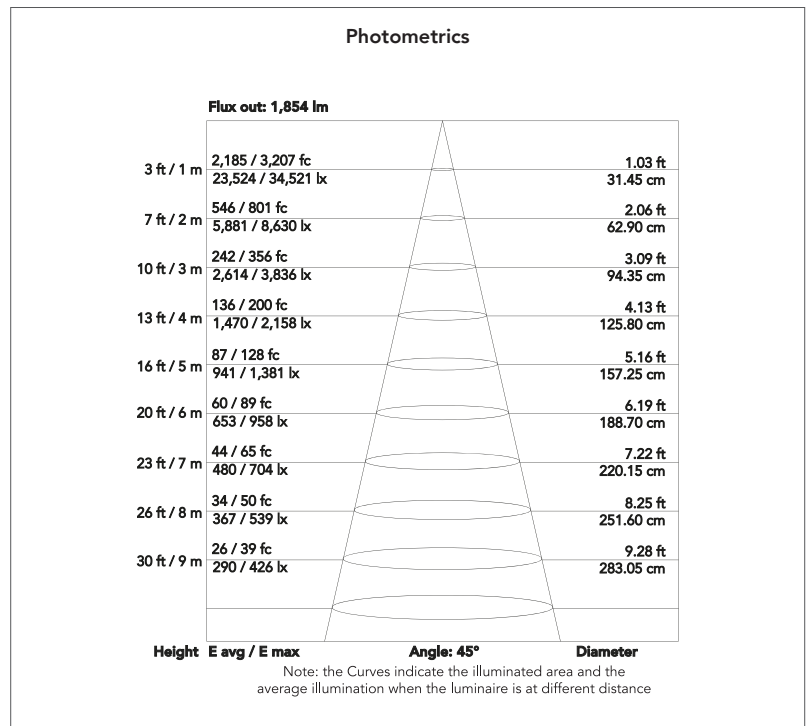

TECHNICAL SPECIFICATION

LIGHT SOURCE

- Source: 19x40 W RGBW Osram Ostar LEDs
- Lux: (3°) 60'000 lx (45°) 5'010 lx @3 m full
- Lux: (3°) 31'500 lx (45°) 2'000 lx @5 m full
- Source life expectancy: > 50.000 h
- Other: outer RGB, pixel ring with frost film

ELECTRICAL

- Power supply: 100-240 V – 50/60 Hz
- Power consumption (at 230 V): 661 W
- Power consumption (at 120 V): 698 W

PHYSICAL

- Cooling: combination of heat pipe cooling system and low noise fan
- Suspension and fixing: any position with quick-lock omega brackets
- Signal connection: Seetronic XLR 5p IN/OUT connectors
- Data connection: Art-Net RJ45 IN/OUT
- Power connection: Neutrik powerCON TRUE1 IN connector
- IP rating: 65 for temporary outdoor application, not for fixed installation
- Dimensions (WxHxD): 529x676x312 mm
- Weight: 35 kg

COLOUR PRESET FULL ON

Beam angle 3°

COLOUR PRESET FULL ON

Beam angle 45°

TECHICAL DRAWINGS

PROLIGHTS is a trademark of
MUSIC & LIGHTS S.r.l.
musiclights.it

Via A. Olivetti snc
04026 - Minturno (LT) ITALY
Tel: +39 0771 72190