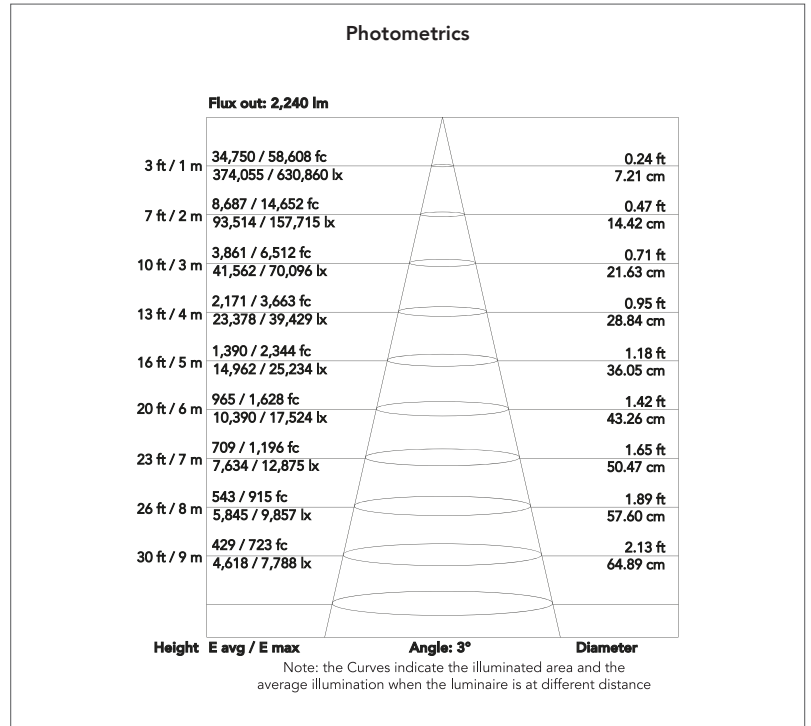

COLOUR PRESET FULL ON

Beam angle 3°