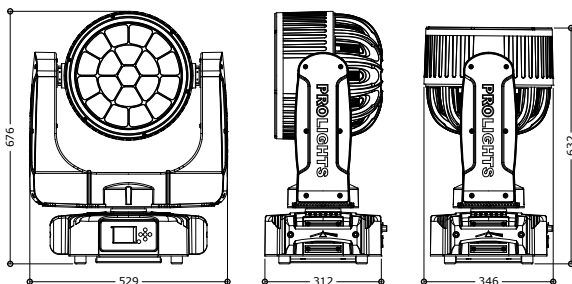

BODY

- Pan angle: 540° - 630°
- Tilt angle: 267°
- Pan/Tilt resolution: 16 bit
- Feedback: automatic repositioning after accidental movement
- Body: weatherproof IP65 construction
- Body colour: black

CONTROL

ELECTRICAL

- Power supply: 100-240 V – 50/60 Hz
- Power consumption (at 230 V): 661 W
- Power consumption (at 120 V): 698 W

PHYSICAL

- Cooling: combination of heat pipe cooling system and low noise fan
- Suspension and fixing: any position with quick-lock omega brackets
- Signal connection: Seetronic XLR 5p IN/OUT connectors
- Data connection: Art-Net RJ45 IN/OUT
- Power connection: Neutrik powerCON TRUE1 IN connector
- IP rating: 65 for temporary outdoor application, not for fixed installation
- Dimensions (WxHxD): 529x676x312 mm
- Weight: 35 kg

COLOUR PRESET FULL ON

Beam angle 3°

COLOUR PRESET FULL ON

Beam angle 45°

TECHICAL DRAWINGS

PROLIGHTS is a trademark of
MUSIC & LIGHTS S.r.l.
musiclights.it

Via A. Olivetti snc
04026 - Minturno (LT) ITALY
Tel: +39 0771 72190